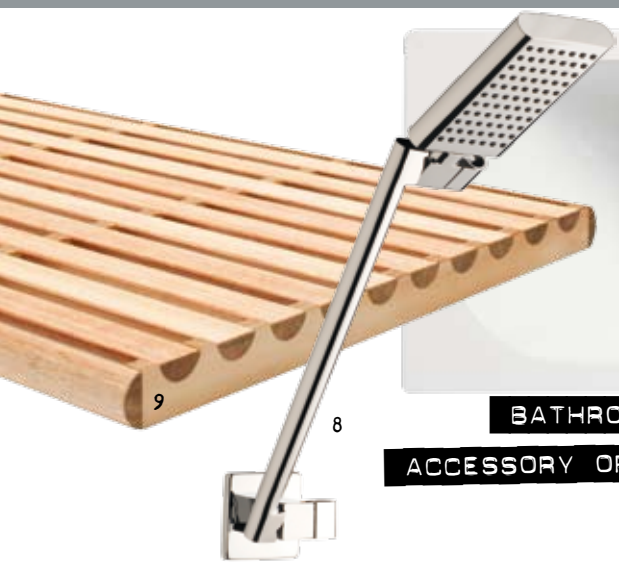

## patterns & plain

ADD COLOUR, DESIGN AND TEXTURE TO NEUTRAL BACKDROPS TO PERSONALISE YOUR BATHROOM

1. 'Corabel 77886' tiles in Antique White Gloss, \$110.50 per sqm, from Academy Tiles, (02) 9436 3566. 2. Red-and-White reproduction tiles, \$165 per sqm, and 'Retro Blue Antique' tiles, \$425 per sqm, both 20 x 20cm, from Jatana Interiors, (02) 6688 4048. 3. Cibo 'Mondo' wall-hung basin, \$966, from Cibo, 1300 365 738, www.cibodesign.com.au. 4. 'Singulier' tall basin mixer, \$299, from Kohler, www.kohler.com.au. 5. Cappellini 'PO/9208B' medicine cabinet in Red by Thomas Eriksson, \$1217, from Cult, 1300 768 626. 6. Simpatigo 'No. 45 Coral' bubble bath, \$50 for 375ml, from Pond, (02) 9969 5800. 7. Jika 'Lava' back-to-wall toilet, \$699, from Cass Brothers, (02) 9569 5555. 8. Mizu 'All Directional' overhead shower, \$99, from Reece, 1800 032 566, www.reece.com.au. 9. 'Profile' bath mat by Kain Lucas in Tasmanian oak and marine ply, \$99, from Ute, www.utedesign.com.au.

## DIP INTO

Posh 'Domaine' rectangular bath (also available in an oval design) measures 170cm long x 80cm wide, \$476. From Reece, call 1800 032 566 or visit [www.reece.com.au](http://www.reece.com.au).